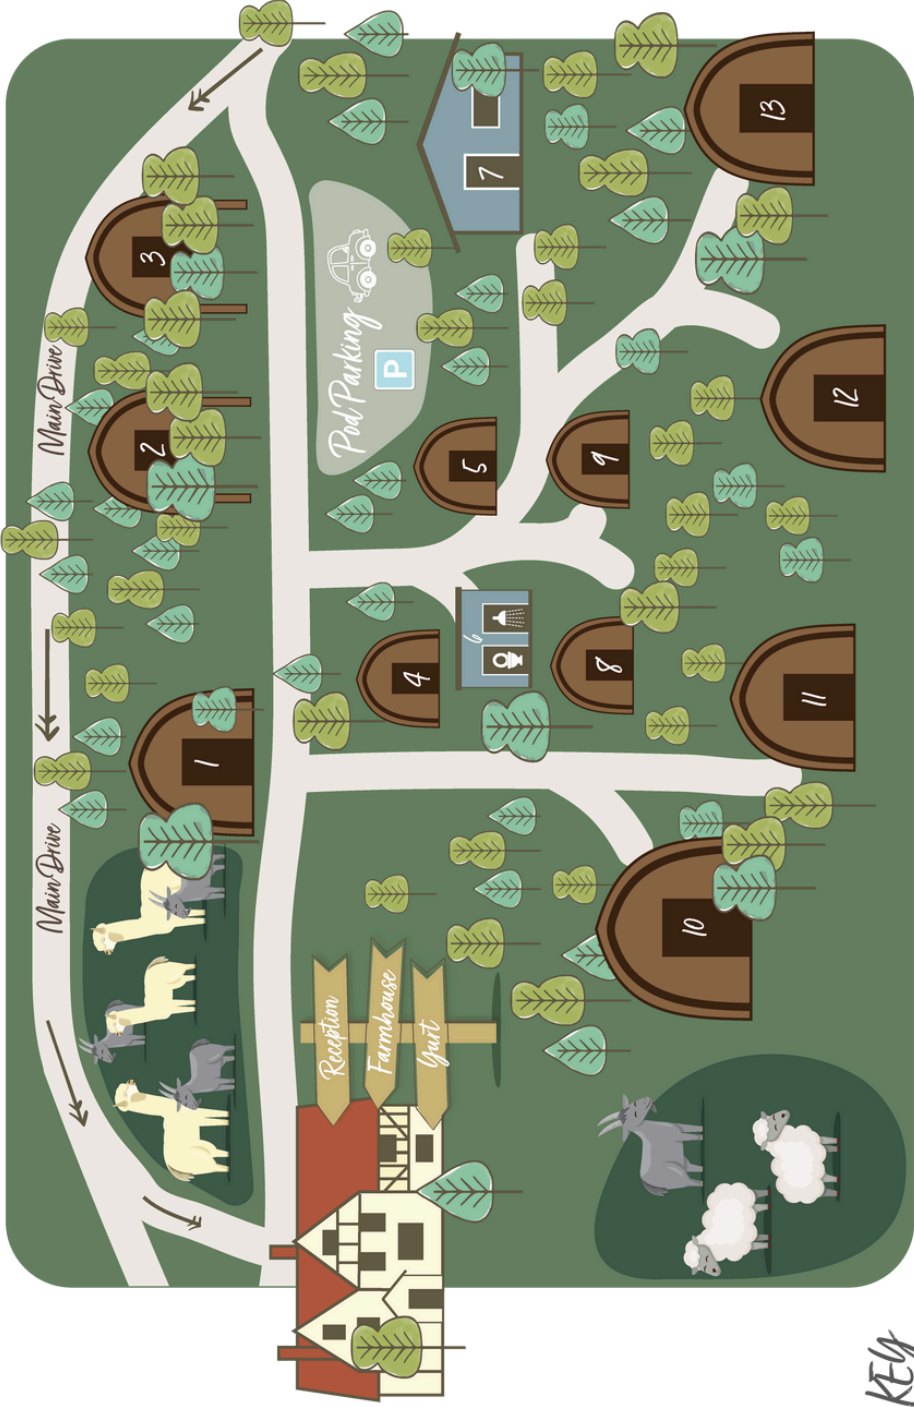

Wootton Park Pods

KEY

- 1. Saturn - MegaPod Plus
- 2. Heavens Above - TreePod
- 3. Over The Moon - TreePod
- 4. Zephyr - Woodland Pod
- 5. Meltemi - Woodland Pod
- 6. Monsoon - Shower/Toilet
- 7. GastroPod - Indoor Kitchen/Sofa Area plus large hot tub (667 for Woodland Pod guests only)
- 8. Sirocco - Woodland Pod
- 9. Mistral - Woodland Pod
- 10. Aquarius - SuperPod
- 11. Pegasus - MegaPod
- 12. Andromeda - MegaPod
- 13. Venus - MegaPod Plus

@woottonparkpods

@woottonparkpodsandretreats

Feeling Peckish...

- The Bulls Head, is a two minute drive from us, serving authentic Thai and English cuisine. Dine in or take away.
- 'The View', on Stratford Road, for a hearty breakfast or lunch, with the added bonus of a narrowboat marina.
- Two miles away is the picturesque village of Henley-in-Arden, offering a wonderful range of Gastropubs, cafes and award-winning restaurants.
- The Curry Republic in Henley delivers to us! www.curryrepublichenley.co.uk.

Things To Do Locally...

- Yew Tree Farm Shopping Village, Wootton Wawen. An artisan shopping courtyard, farm shop, café and The Chocolate Shed.
- Explore Shakespeare's Stratford-upon-Avon (6 miles) and historic Warwick (9 miles).

Things To Do Onsite...

- Visit our animals, including alpacas and goats, near the Tudor Farmhouse. Continue along the drive and when you look up towards the hills, you'll spy our resident highland cattle, which assist in re-wilding a section of the farm.
- Take a relaxing nature walk, ask a member of the team for more info.
- Book a fun water-based activity at Spot on Wake (check opening times/dates). www.spotonwake.co.uk
- Pamper yourself with a serene Indian head massage at Trust Salons. Call 07773 222747 or scan the QR code.
- Combine your Glamping Pod stay with a Wellness Retreat. Visit www.woottonparkwellness.co.uk/events (pre-booking required).